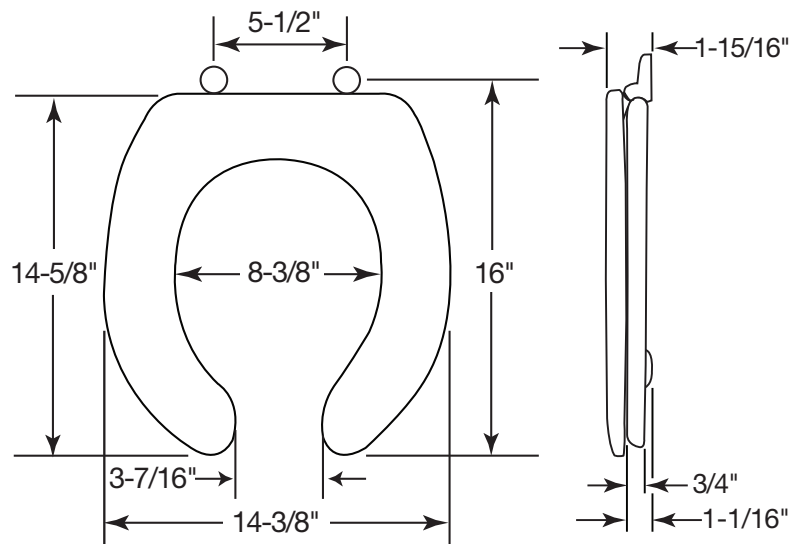

DIMENSIONS:

Proudly Made in the USA

Bemis Manufacturing Co., Sheboygan Falls, WI 53085
www.ToiletSeats.com

Phone: 800-558-7651 Fax: 800-292-3647

©2014 0B7012263 REVA