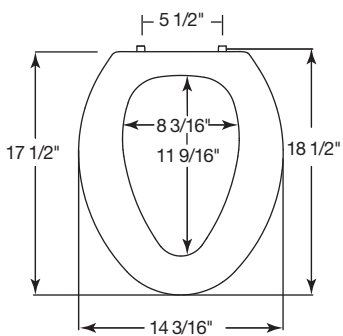

Ring thickness is 3/4"
 Ring thickness including the bumper is 1"
 Height of the seat with cover is 2"

**INTEGRATED
 WHISPER•CLOSE™
 METAL HINGE**

METAL HINGE

**SILENT WHISPER•CLOSE™
 FEATURE**