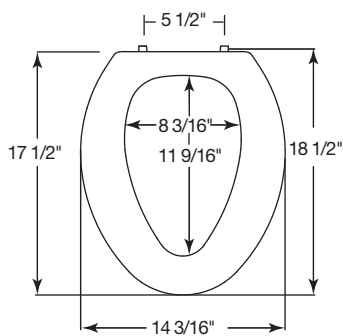

Ring thickness is 3/4"
 Ring thickness including the bumper is 1"
 Height of the seat with cover is 2"

**INTEGRATED
 WHISPER•CLOSE™
 METAL HINGE**

METAL HINGE

**SILENT WHISPER•CLOSE™
 FEATURE**