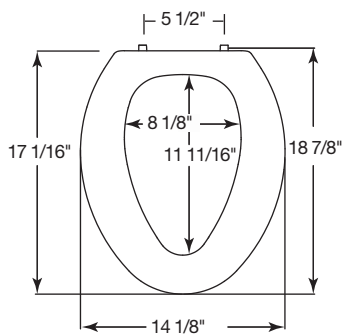

Ring thickness is 5/8"
 Ring thickness including the bumper is 29/32"
 Height of the seat with cover is 2-19/32"

TWIST HINGE TO UNLOCK

EASY•CLEAN & CHANGE™ FEATURE

EASY REMOVAL OF TOILET SEAT FOR THOROUGH CLEANING