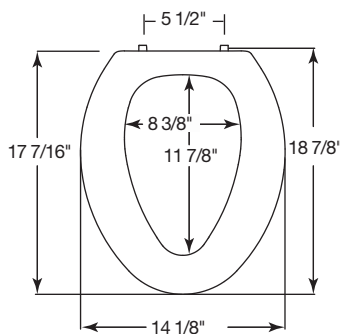

Ring thickness is 3/4"  
 Ring thickness including the bumper is 1-1/16"  
 Height of the seat with cover is 1-7/8"

METAL WHISPER•CLOSE™ HINGES

ELIMINATES SLAMMING AND PINCHED FINGERS

SILENT WHISPER•CLOSE™ FEATURE