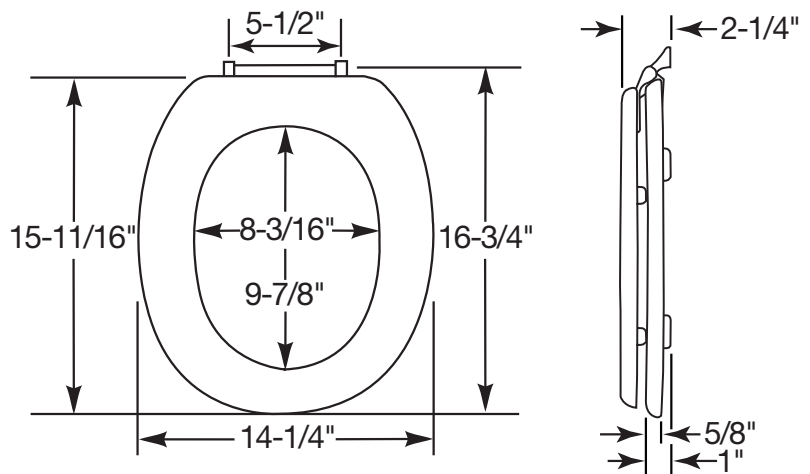

### DESCRIPTION :

Closed front with cover, round, wood, multi-coat enamel finish toilet seat. Features four color-matched bumpers and Chrome bar hinge with zinc-plated steel posts and plastic nuts. Seat shall have an integrated child seat to accommodate the needs of both adult and child.

### SPECIFICATIONS :

Size:	Round
Material:	Wood
Style:	Closed Front with Cover
Bumpers:	Four
Hinge:	Chrome Bar
Fastening System:	Zinc-Plated Steel Posts and Plastic Nuts

### DIMENSIONS :

Child Seat Hole Length 7-5/16"  
Child Seat Hole Width 6"